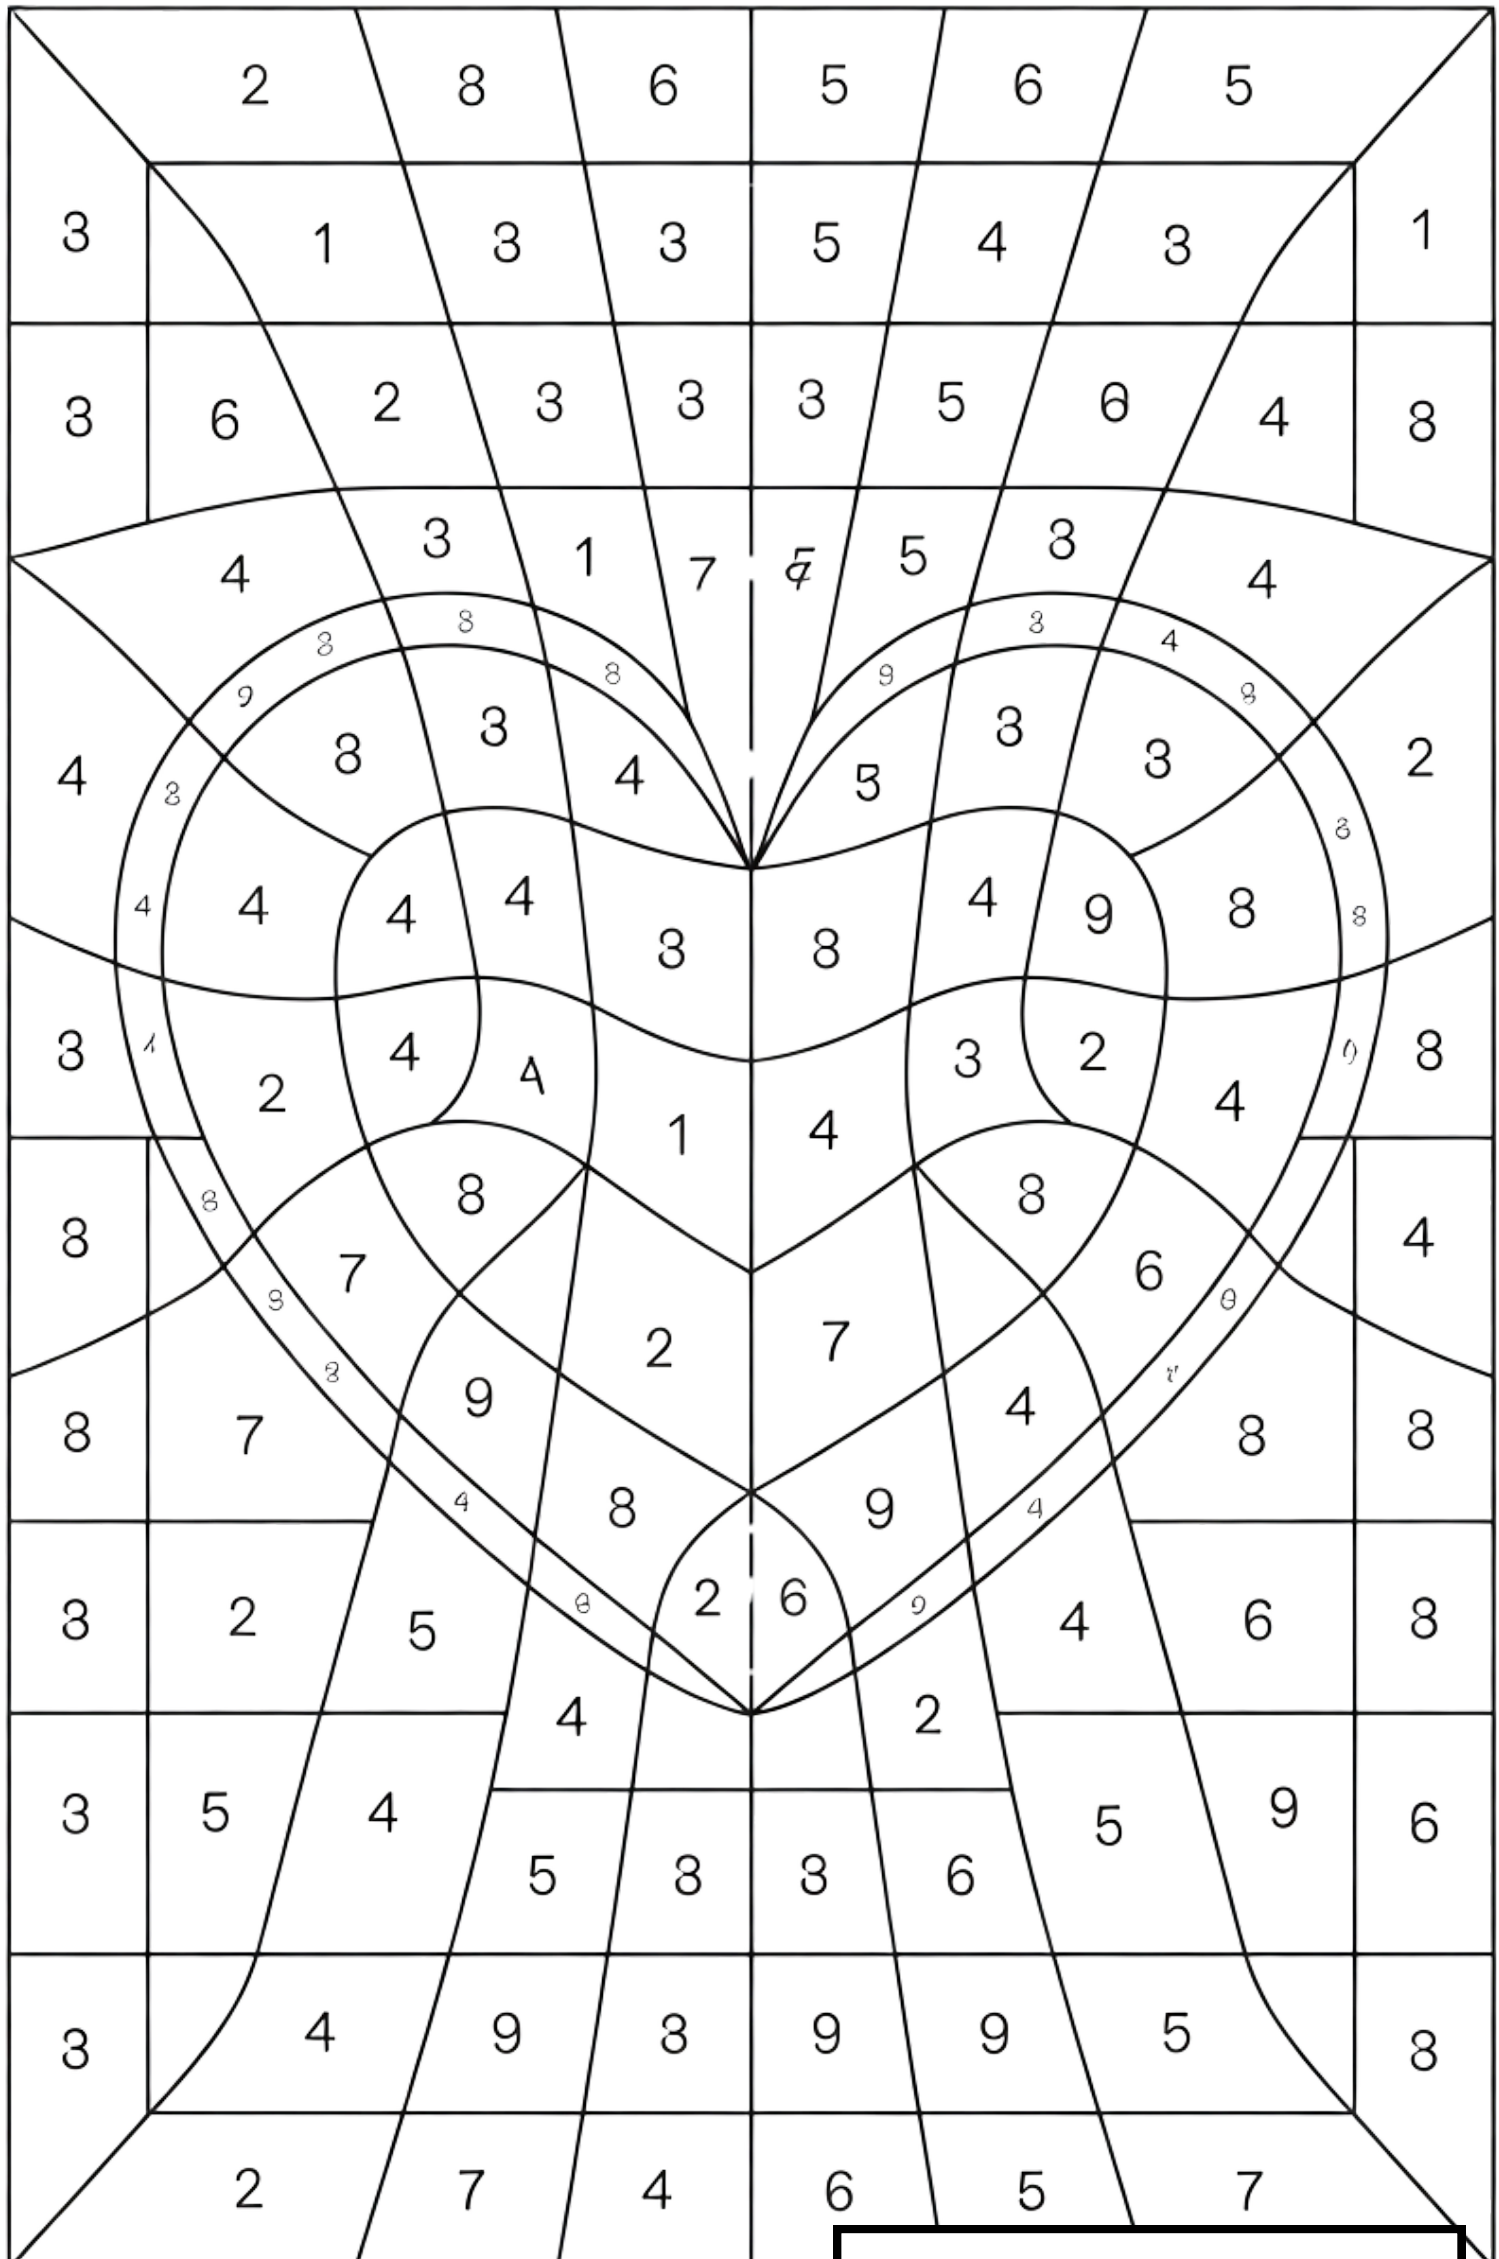

CRAYONAS.COM

CRAYONAS.COM

COLOR BY NUMBER

1 = RED 2 = BLUE 3 = YELLOW 7 = ORANGE
4 = PINK 5 = GREEN 6 = WHITE